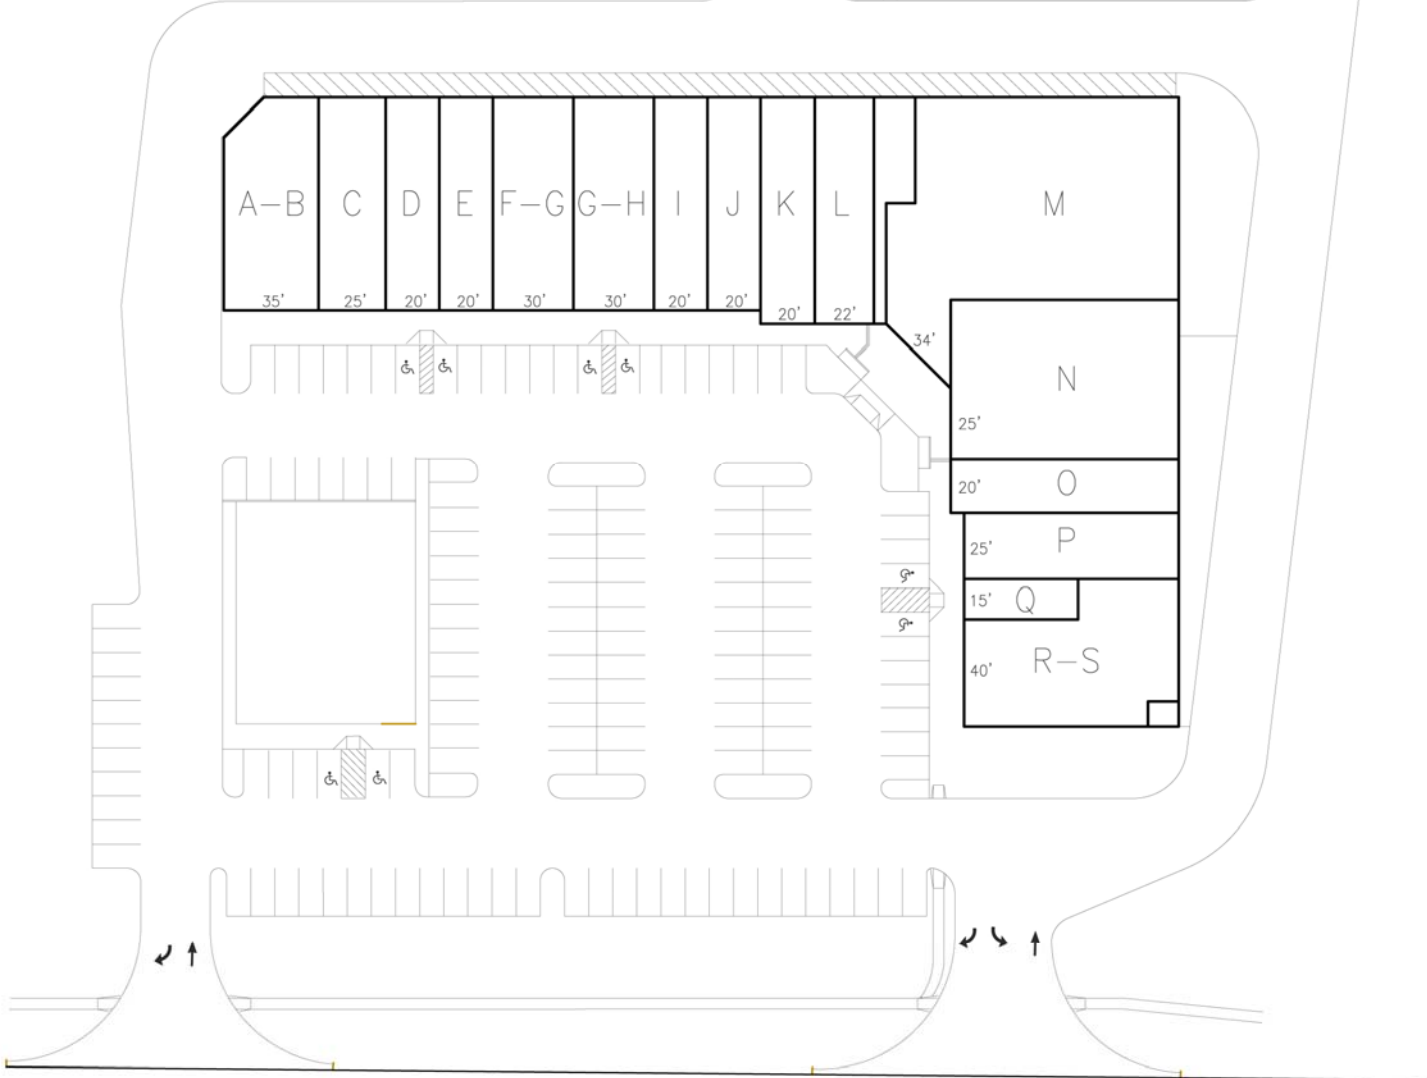

Chester Road Square

35840 Chester Road Avon, Ohio

LOT "B"

UNIT	TENANT	SO.FT.
A-B	ISTANBUL GRILL	2,650
C	BERKSHIRE HATHAWAY	2,000
D	INFORNO PIZZA	1,600
E	KING YUAN RESTAURANT	1,600
F-G	LET'S GET PHYSICAL	2,400
G-H	LIGHT SALON & SPA	2,400
I	THE WINE ROOM	1,600
J	STAGS CHIROPRACTIC	1,600
K	DODD CAMERA	1,700
L	DODD CAMERA	1,870
M	FUJIYAMA	5,000
N	POWERHOUSE GYM	5,000
O	EDIBLE ARRANGEMENTS	1,700
P	T-MOBILE	2,000
O	RUSH INN CREAMERY	650
R-S	RUSH INN GRILLE	3,800
LOT B	FOR SALE OR LEASE	1.1 acres

CHESTER ROAD